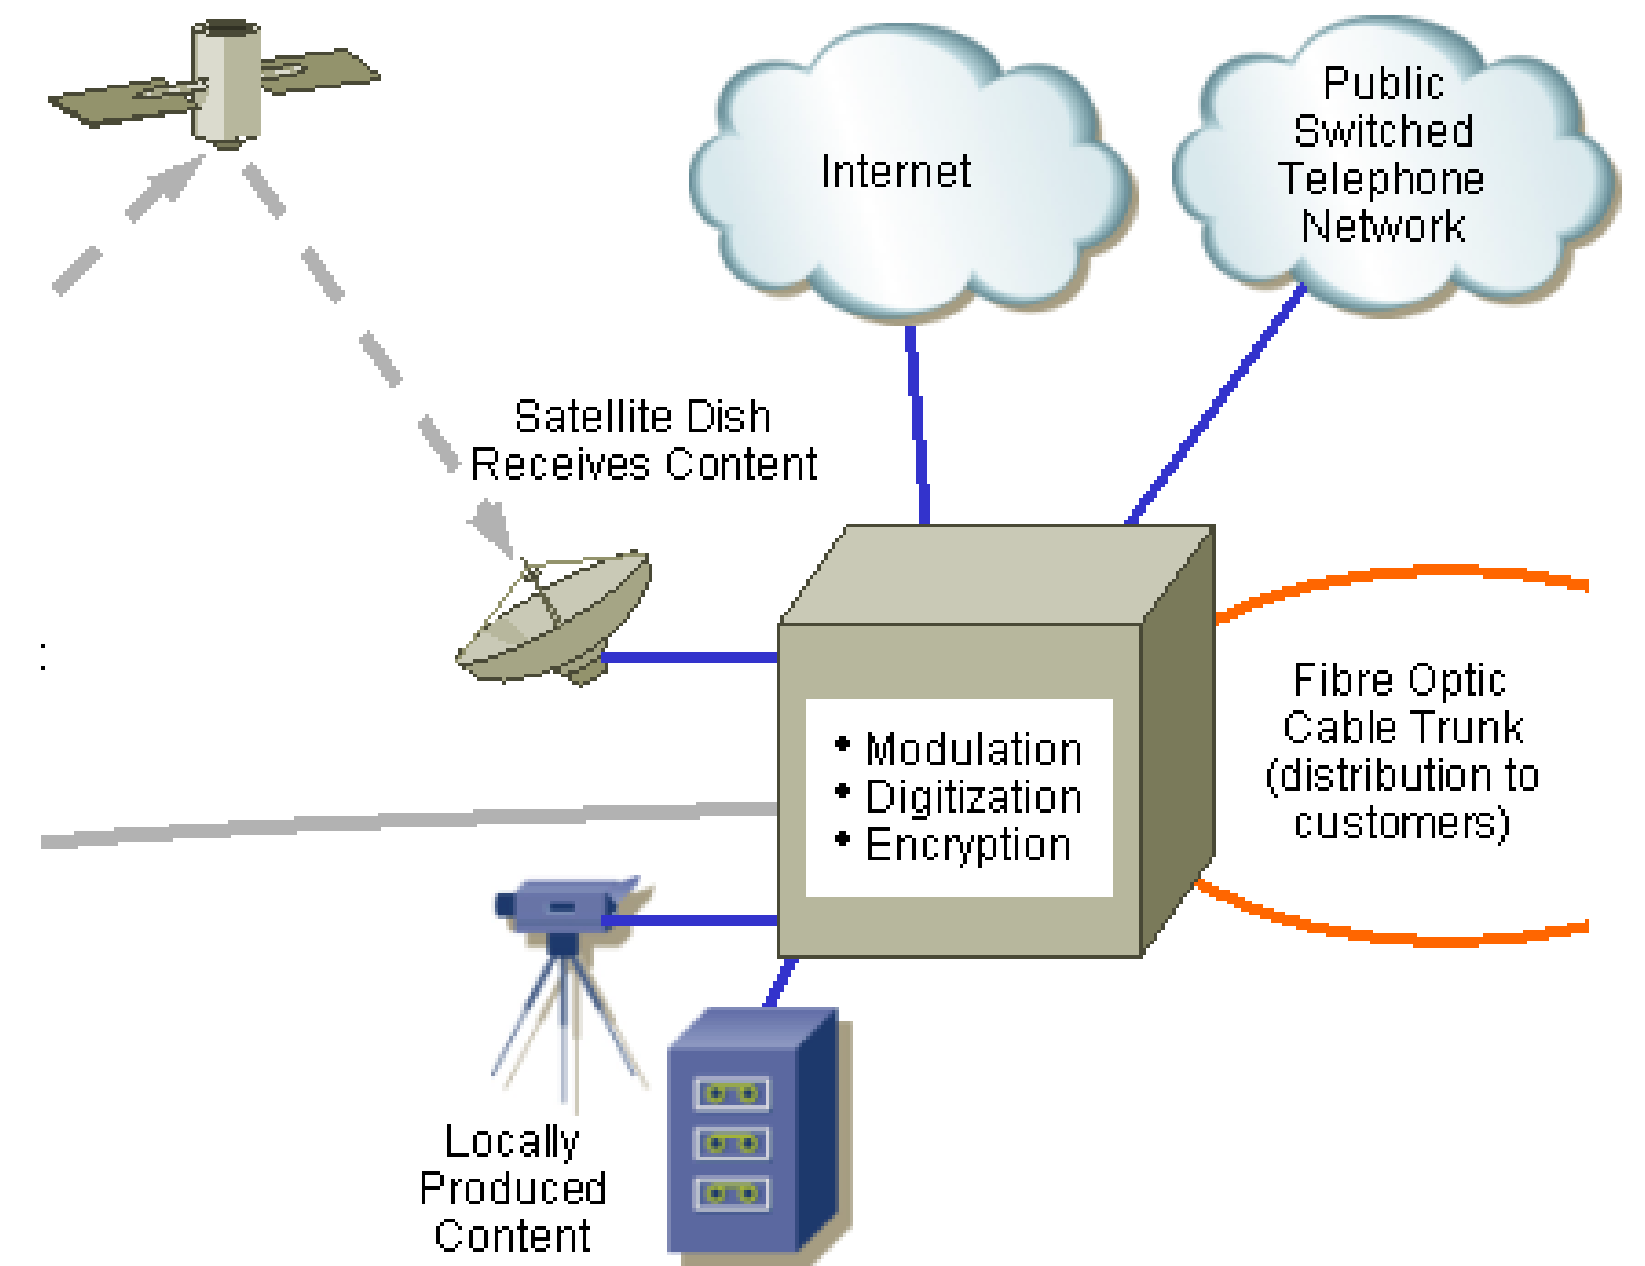

SUMMVIEW

List of services

Service Name	Description
Content ingestion	We ingest your audiovisual content (Live TV, Radio, Video, Audio, Text) from our teleports/network head-ends Satellite reception, Terrestrial TV and Radio reception, IP reception
Content processing	We process your content (Live TV, Radio, Video, Audio, Text) in order to distribute them on all supports
Content delivery	We transport your content ((Live TV, Radio, Video, Audio, Text) anywhere in the world
Service hosting	We host your website and application
Web site and Application development	We develop your website and application integrating your content
Payment integration	We do interconnect your service with Payment platforms (Operator, Bank, Fintech)

SUMMVIEW HUBS

SUMMVIEW has 2 head-ends in Lagos and Paris.

This infrastructure is accessing available channels in:

- Europe, Africa and Middle East
- for the constitution of TV bundles and value added TV/IPTV services.

Each of our sites has an autonomous head-end allowing secured video transport on either private connection or public internet

Our infrastructure & resources:

- High availability Head-end / Datacenter.
- Satellite coverage: Europe, Middle East and Africa.
- Industrial solution for reception, encoding and signal processing.
- 7/7 monitoring
- Optimized interconnection with CDNs and Operators in Africa and Europe